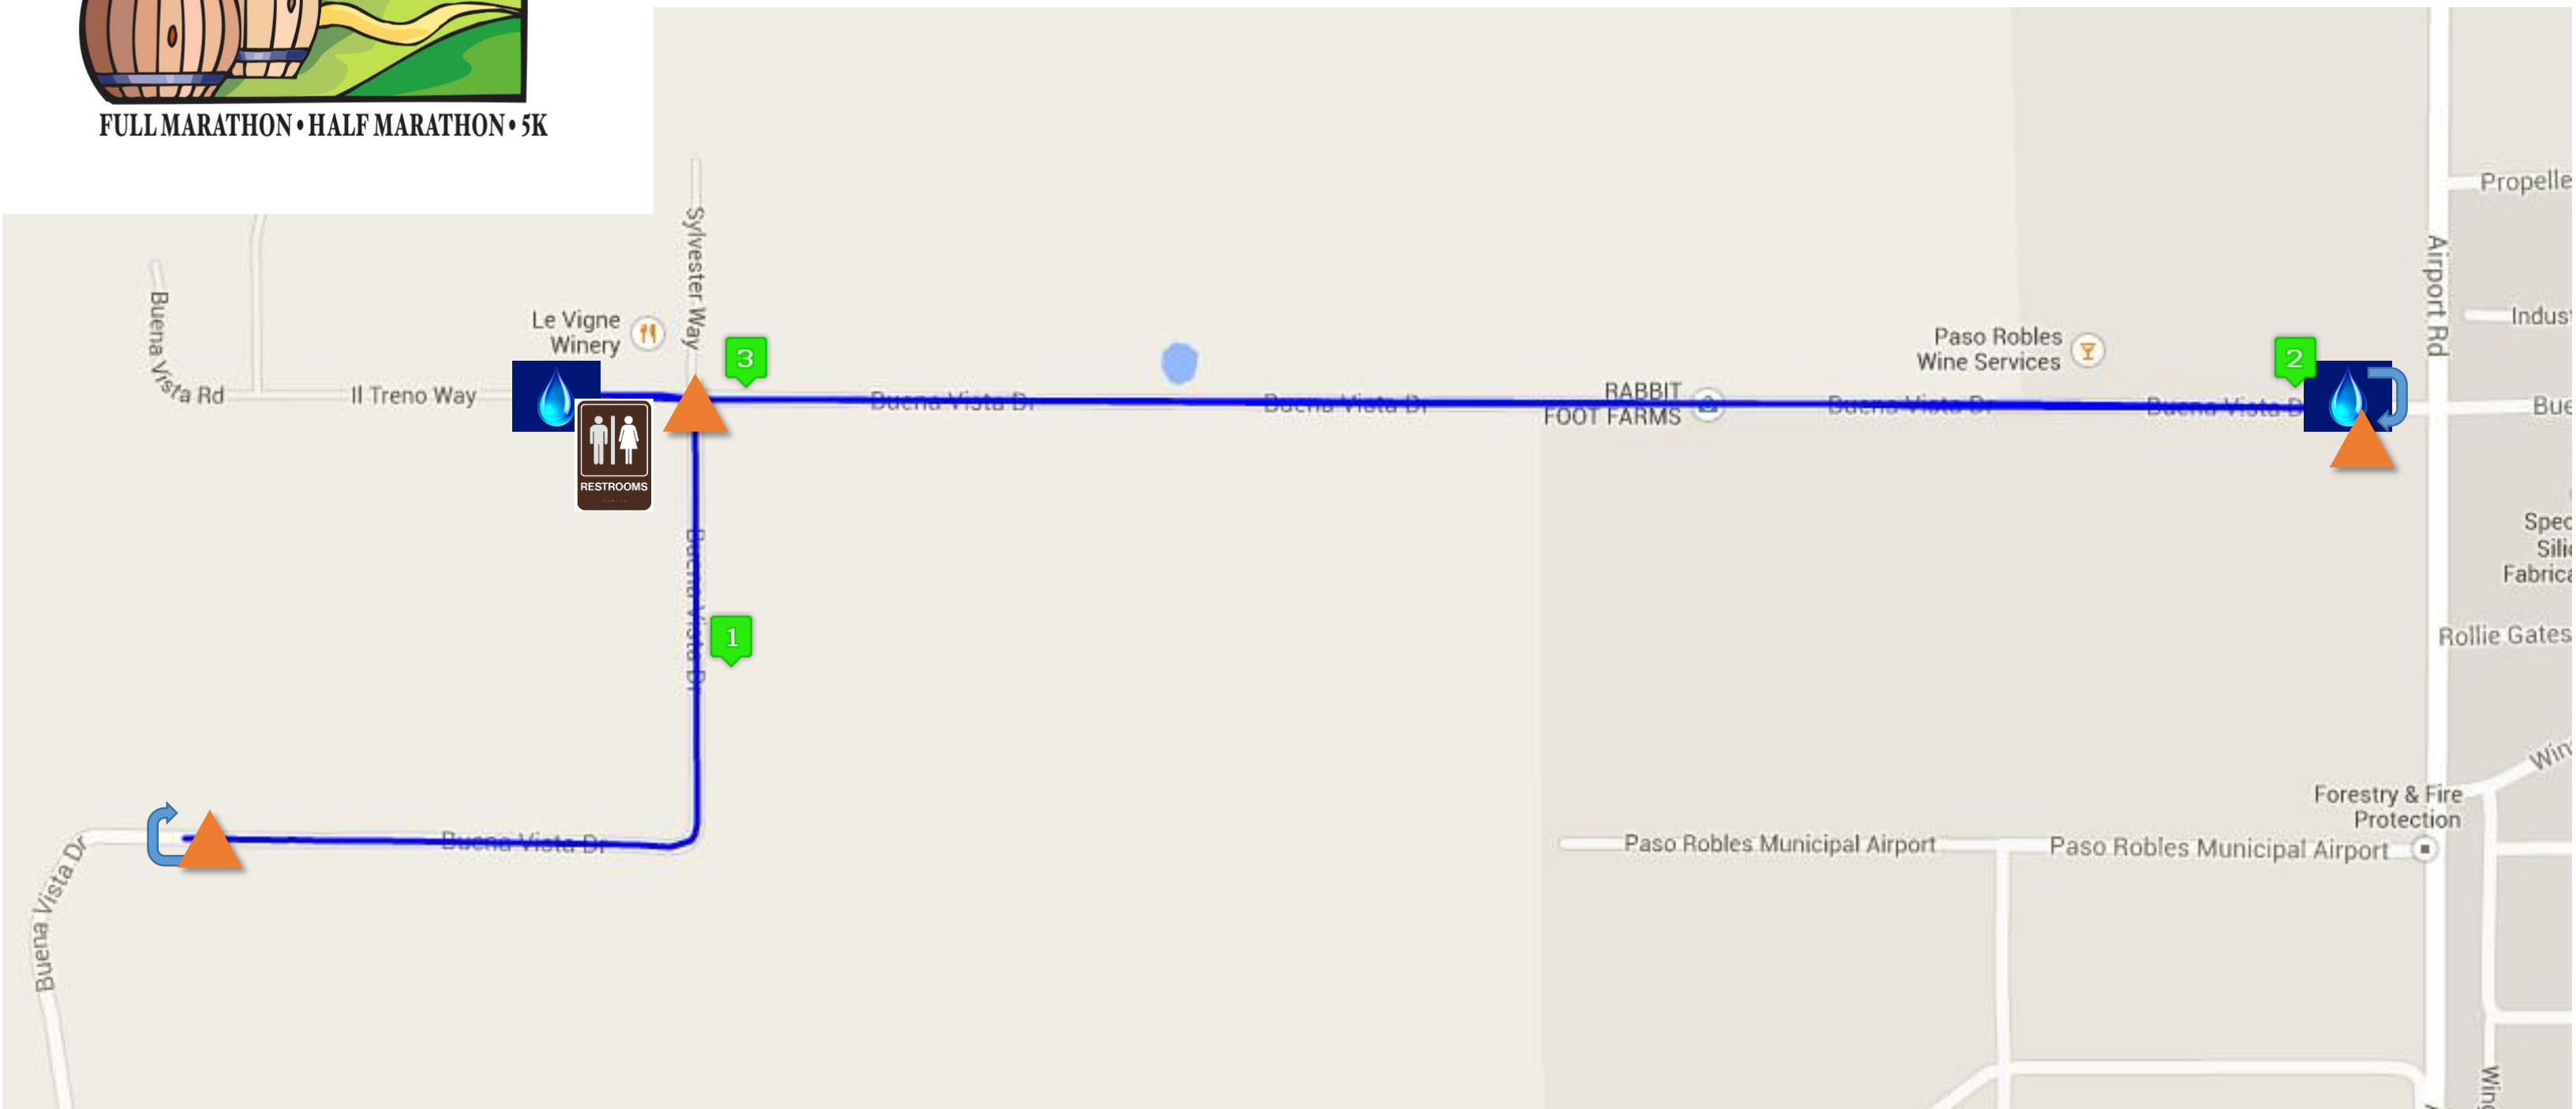

Rotary 5K (Rain Course)

Course Attributes

-  Water Station
-  Course Monitor
-  Turn Around Point
-  Restroom

Rotary 5K (Rain Course) Elevation