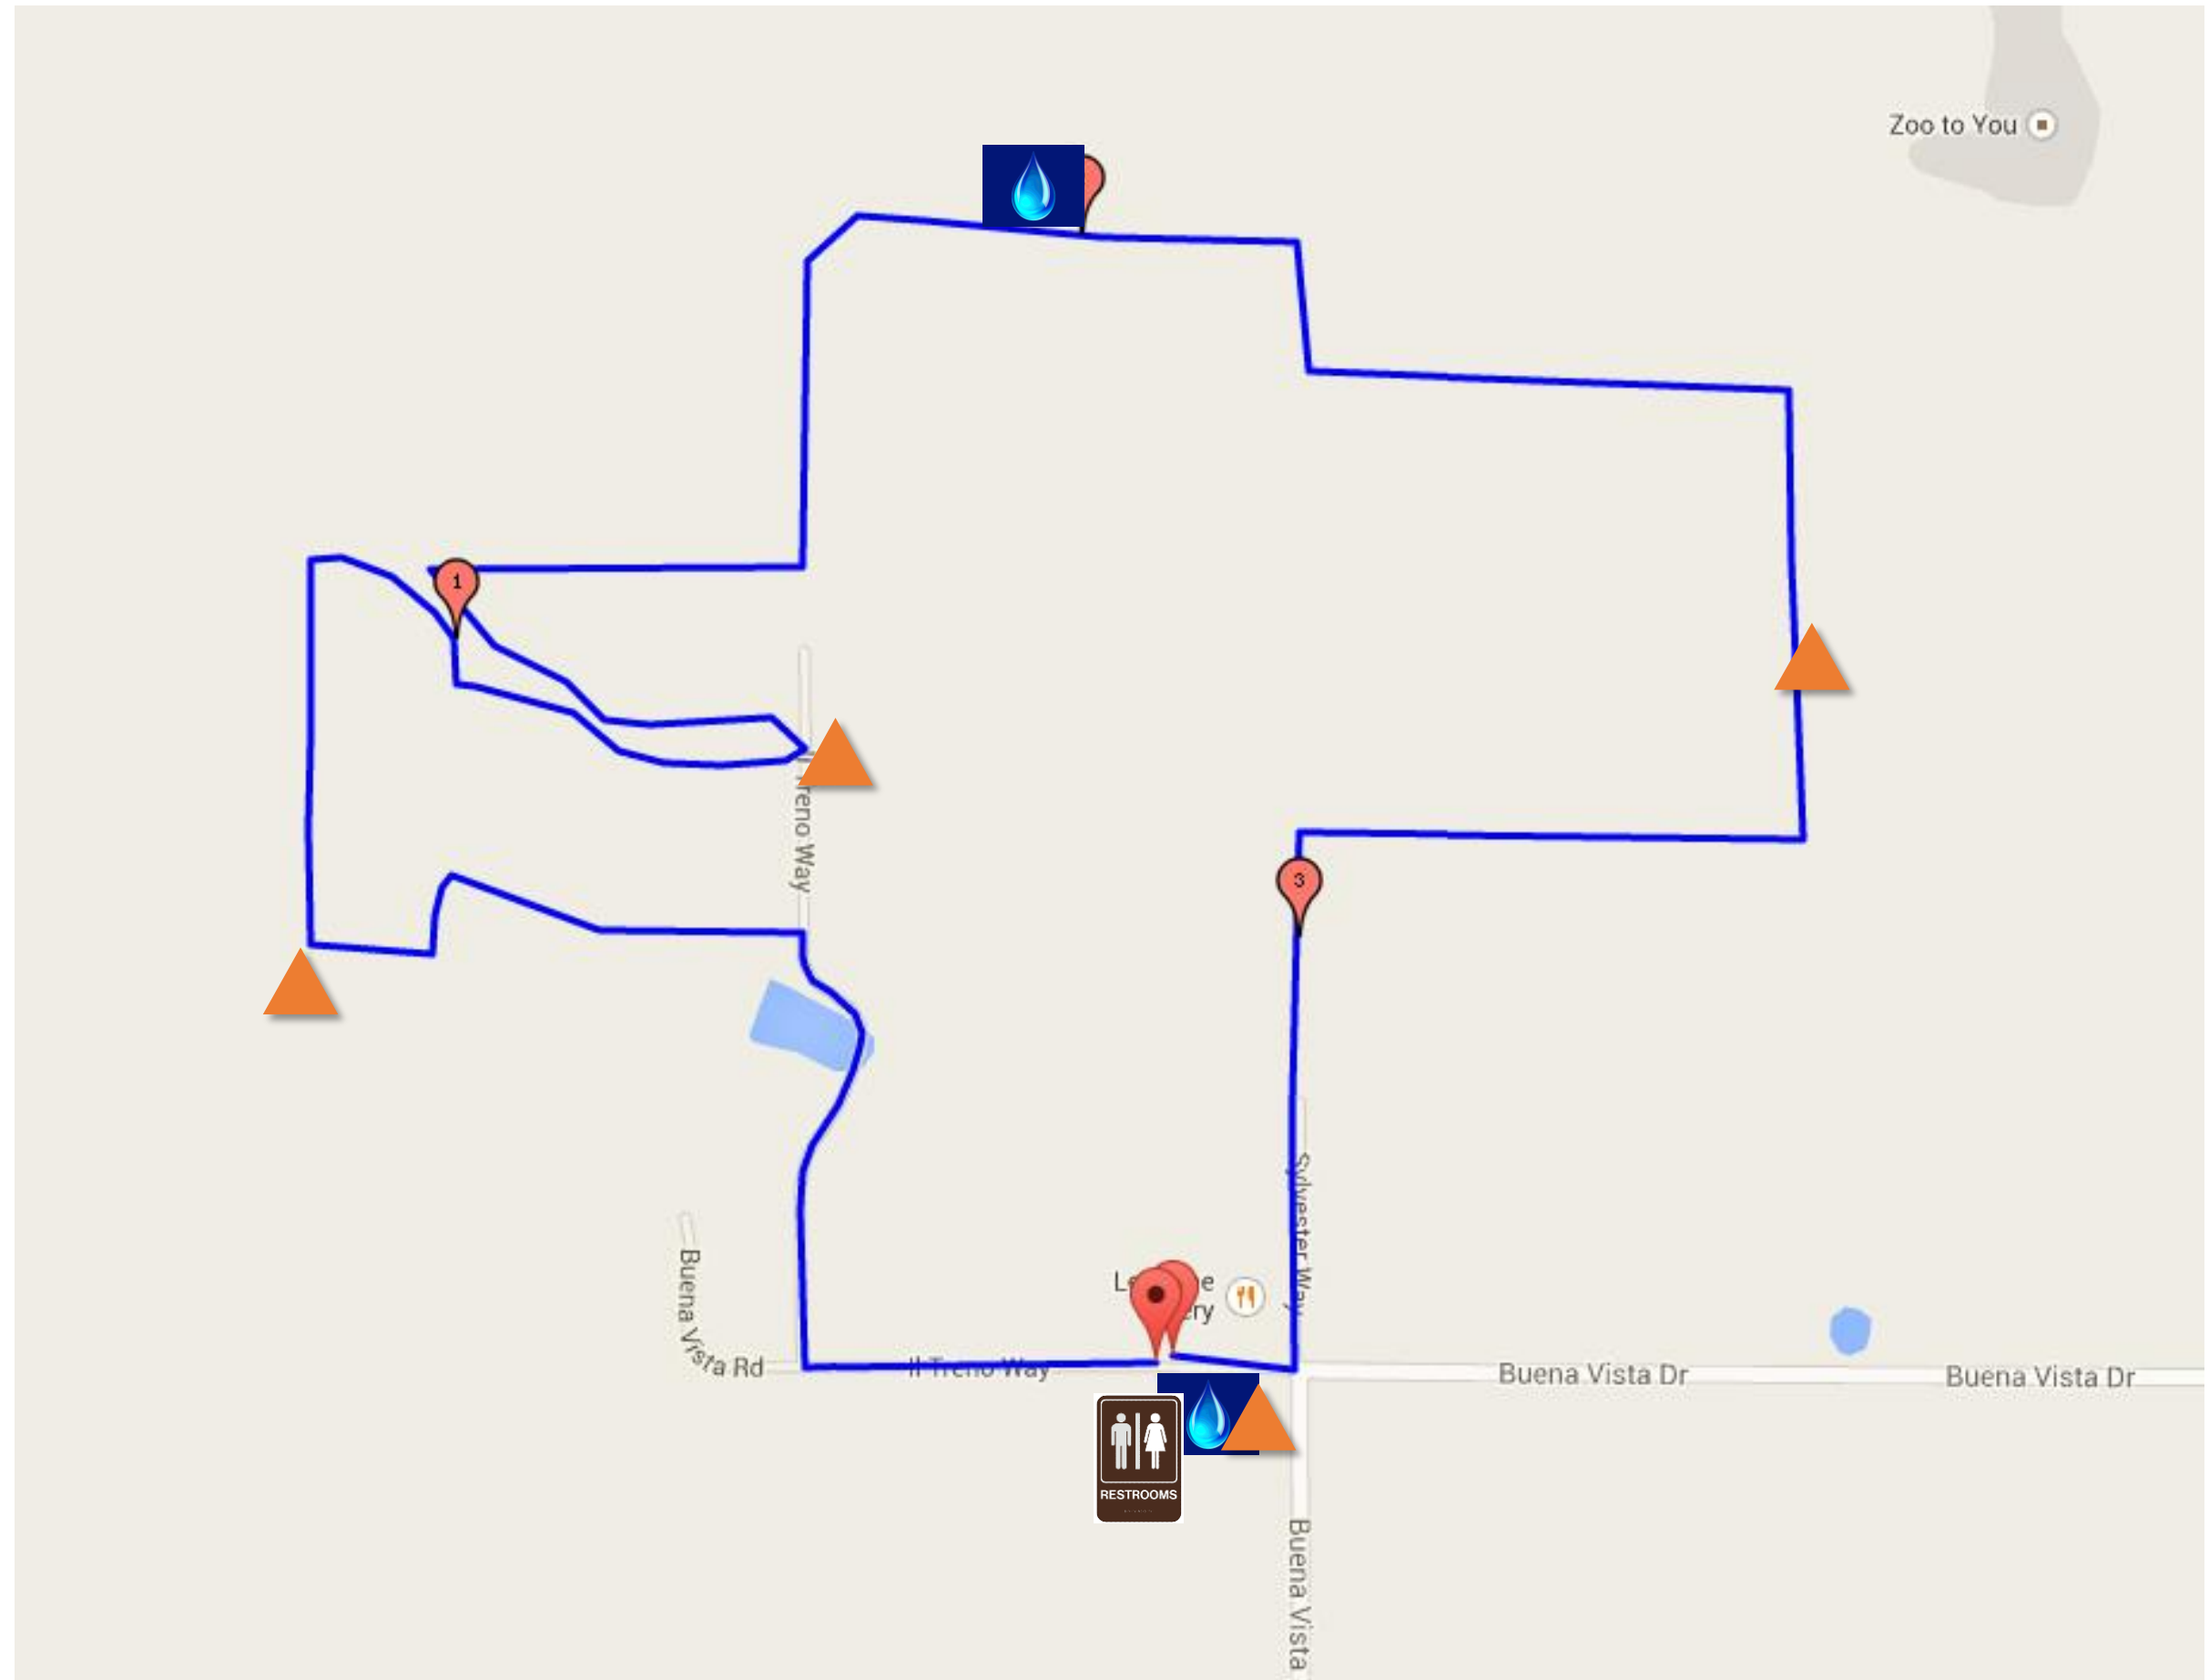

Rotary 5K

Course Attributes

-  Water Station
-  Course Monitor
-  Turn Around Point
-  Restroom

Rotary 5K Elevation